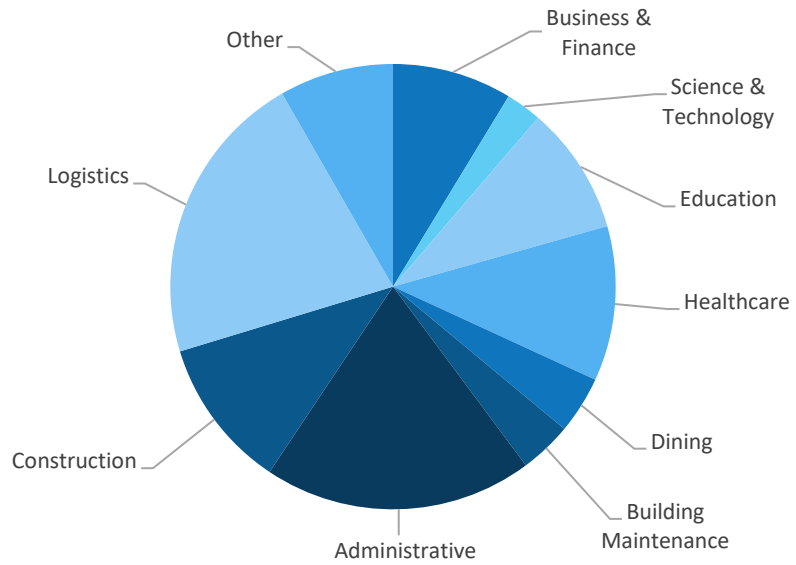

## County Overview

**32,505**

Jackson County, OH  
 Population

**3,274,869**

Regional Population  
 Within 75 Miles

**1,559,617**

Regional Workforce  
 Within 75 Miles

### County Population by Age

Via StatsAmerica 2017

# County Overview

## County Population by Occupation

Via Sperling's BestPlaces 2017