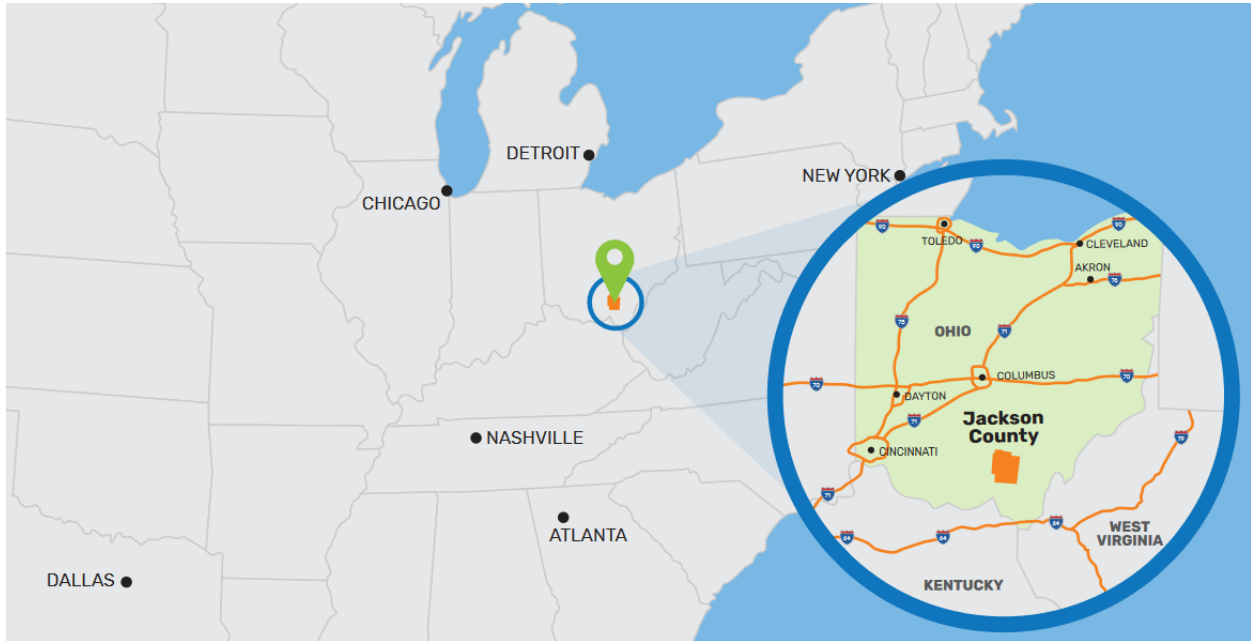

## County Overview

**32,505**

Jackson County, OH  
 Population

**3,274,869**

Regional Population  
 Within 75 Miles

**1,559,617**

Regional Workforce  
 Within 75 Miles

### County Population by Age

Via StatsAmerica 2017

## County Overview

Via Sperling's BestPlaces 2017