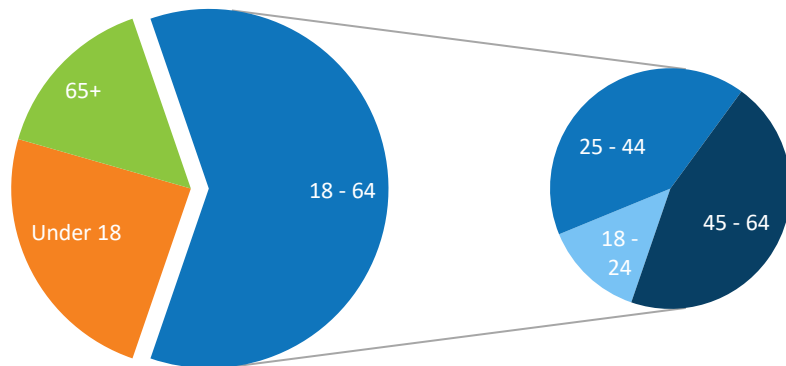

## County Overview

**32,505**

Jackson County, OH  
 Population

**3,274,869**

Regional Population  
 Within 75 Miles

**1,559,617**

Regional Workforce  
 Within 75 Miles

### County Population by Age

Via StatsAmerica 2017